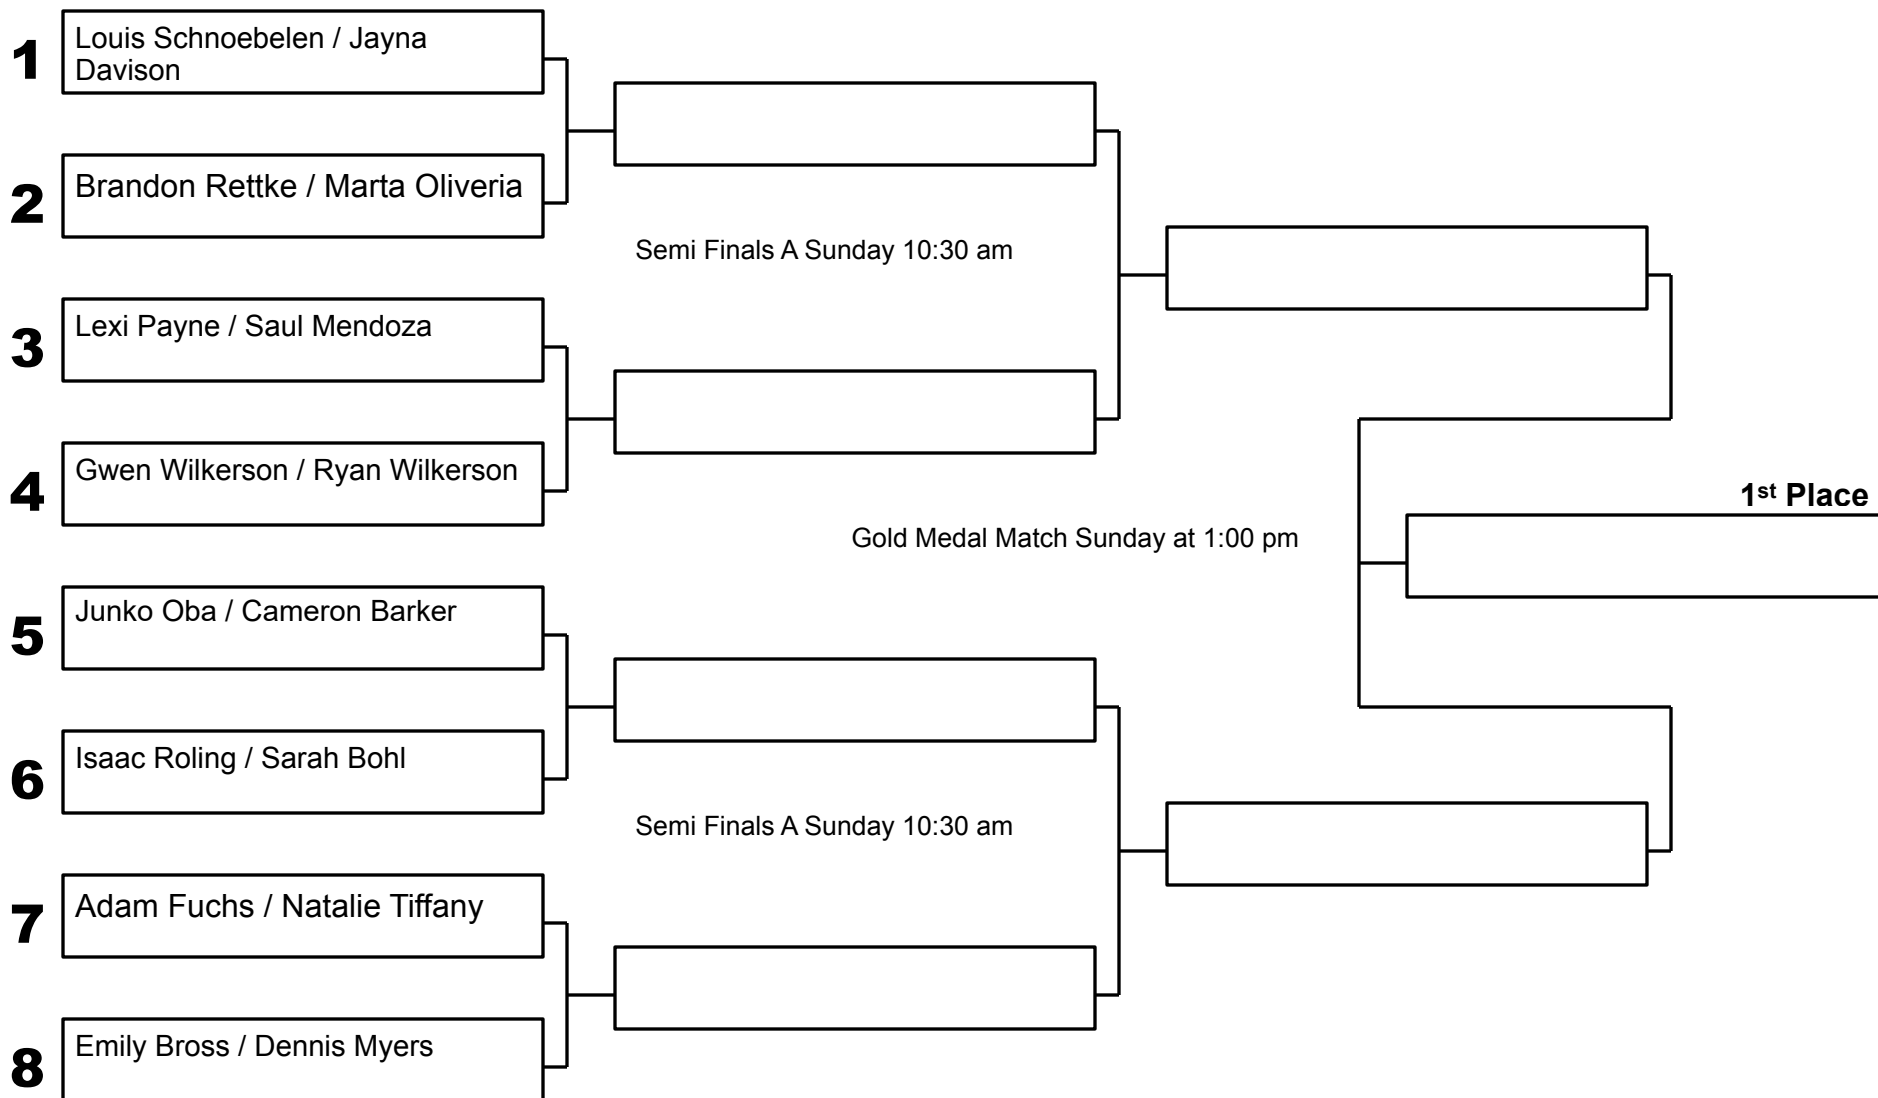

Show Me State Games 2022

Division: 2022 Open Mixed Doubles

First round matches will begin at 8:30 am.

Scoring will be 2/3 sets with no-ad. 10 point tie-breaker will be played in lieu of a third set. Participants that lose in the first round will play in a consolation bracket with pro-8 scoring. Second and third round match start times are tentative because participants are allowed up to one hour of rest between matches.