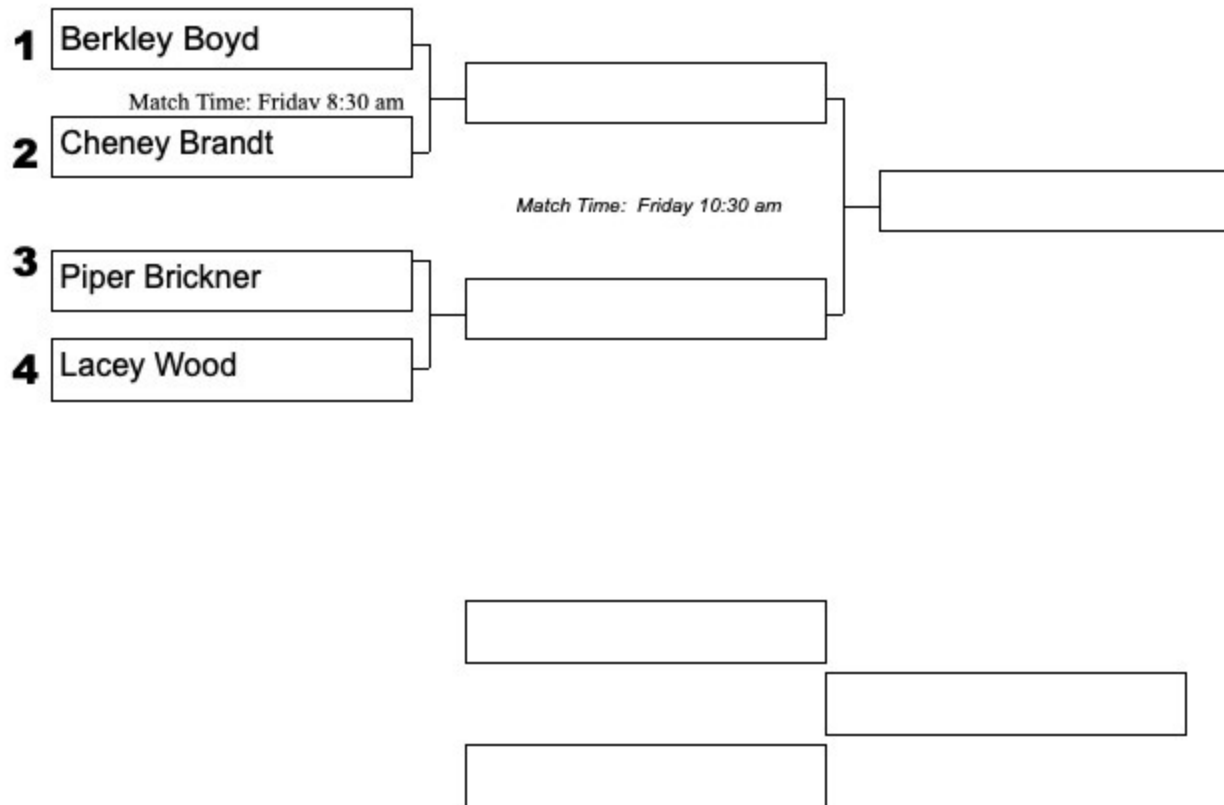

Show Me State Games 2024

Girls 14U Singles

Players will be allowed a 1 hour break between matches if wanted so the match times for later rounds are tentative.

Show Me State Games 2024

Division: Boys 14U Singles

First round matches will begin at 8:30 am Friday

Show Me State Games 2024

Division: Boys 16U Singles

First round matches will begin at 8:30 am Friday

Show Me State Games 2024

Division: Boys 18U Singles

First round matches will begin at 8:30 am Friday