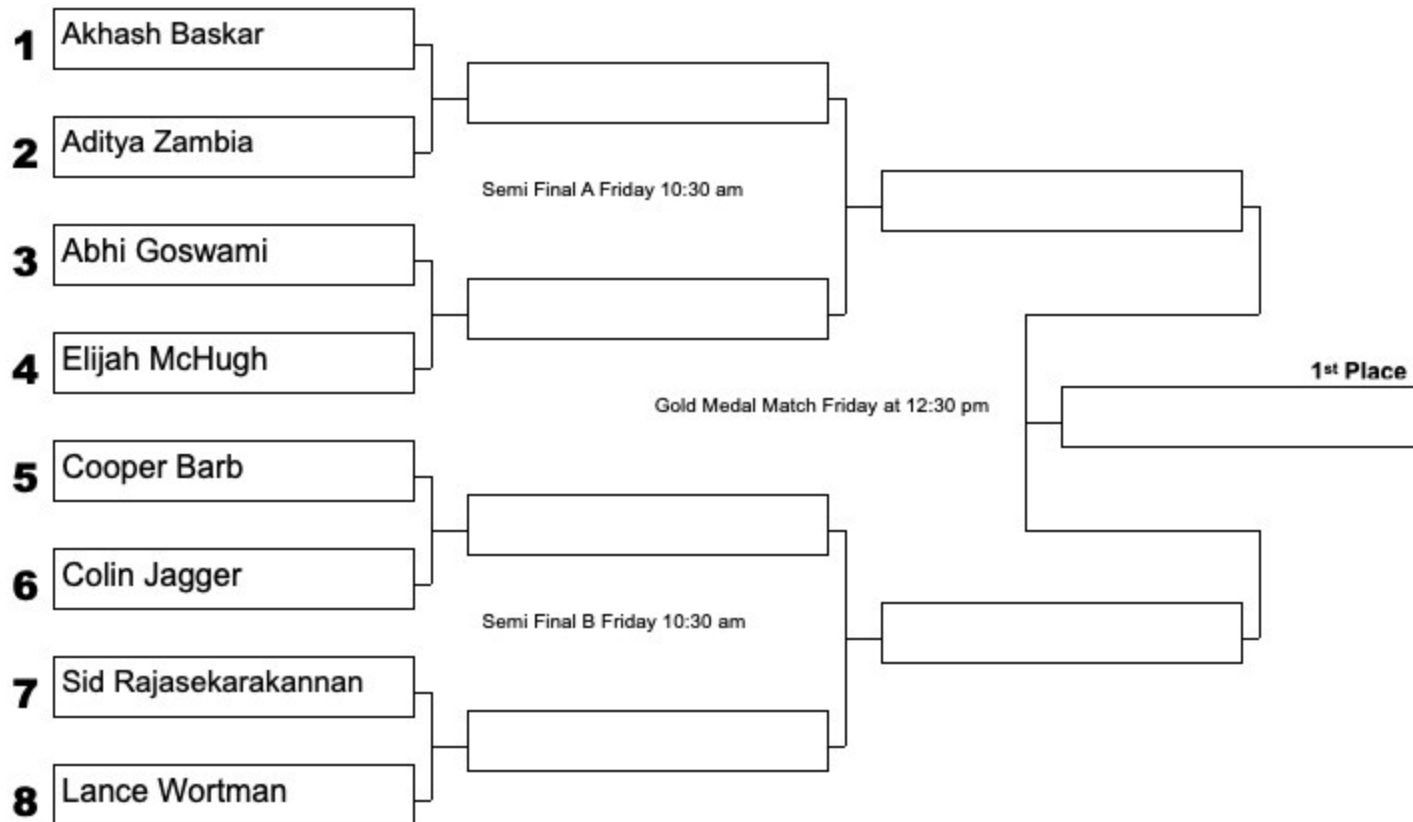

Show Me State Games 2024

Girls 14U Singles

Players will be allowed a 1 hour break between matches if wanted so the match times for later rounds are tentative.

Show Me State Games 2024

Division: Boys 14U Singles

First round matches will begin at 8:30 am Friday

Show Me State Games 2024

Division: Boys 16U Singles

First round matches will begin at 8:30 am Friday

Show Me State Games 2024

Division: Boys 18U Singles

First round matches will begin at 8:30 am Friday