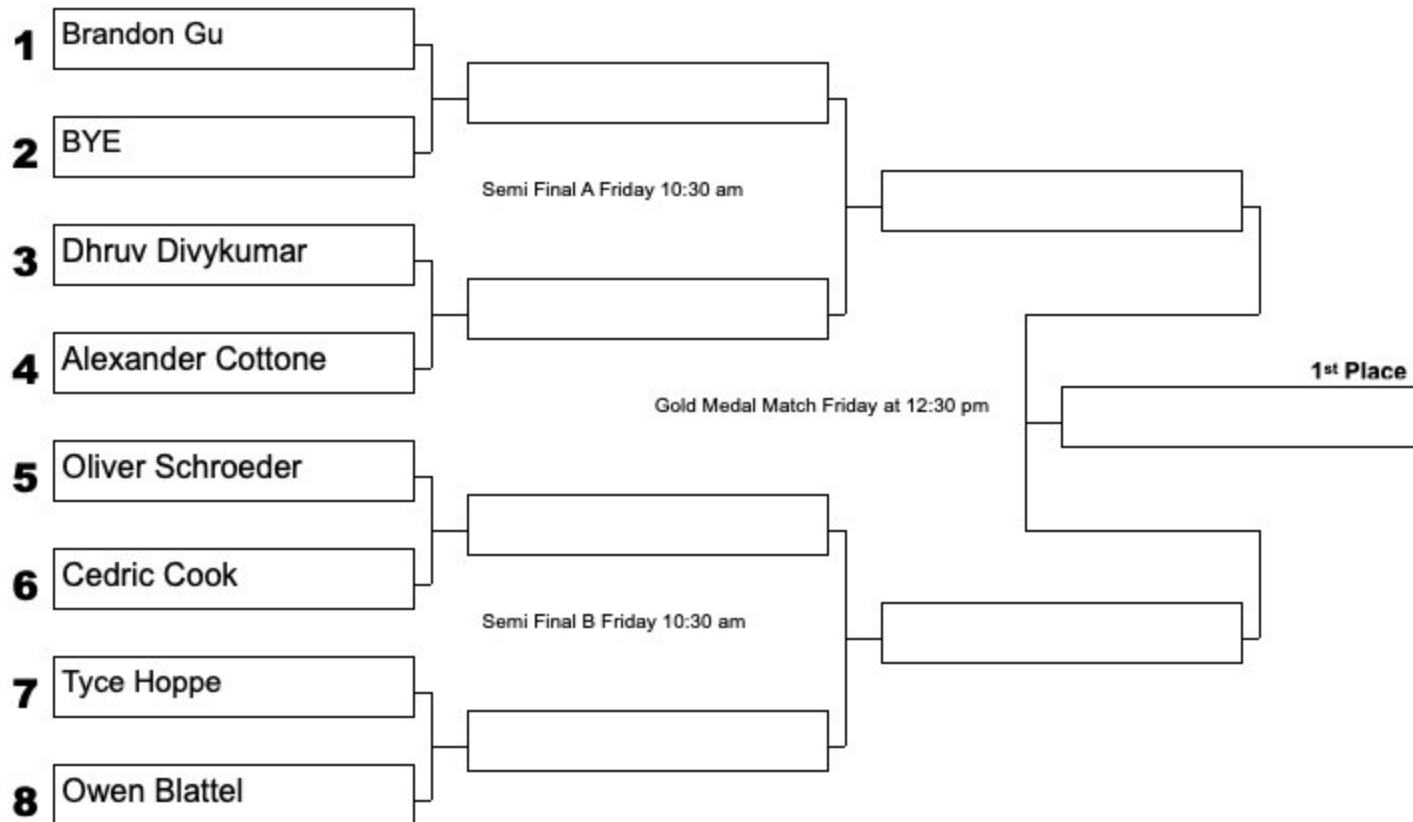

Show Me State Games 2024

Girls 14U Singles

Players will be allowed a 1 hour break between matches if wanted so the match times for later rounds are tentative.

Show Me State Games 2024

Division: Boys 14U Singles

First round matches will begin at 8:30 am Friday

Show Me State Games 2024

Division: Boys 16U Singles

First round matches will begin at 8:30 am Friday

Show Me State Games 2024

Division: Boys 18U Singles

First round matches will begin at 8:30 am Friday