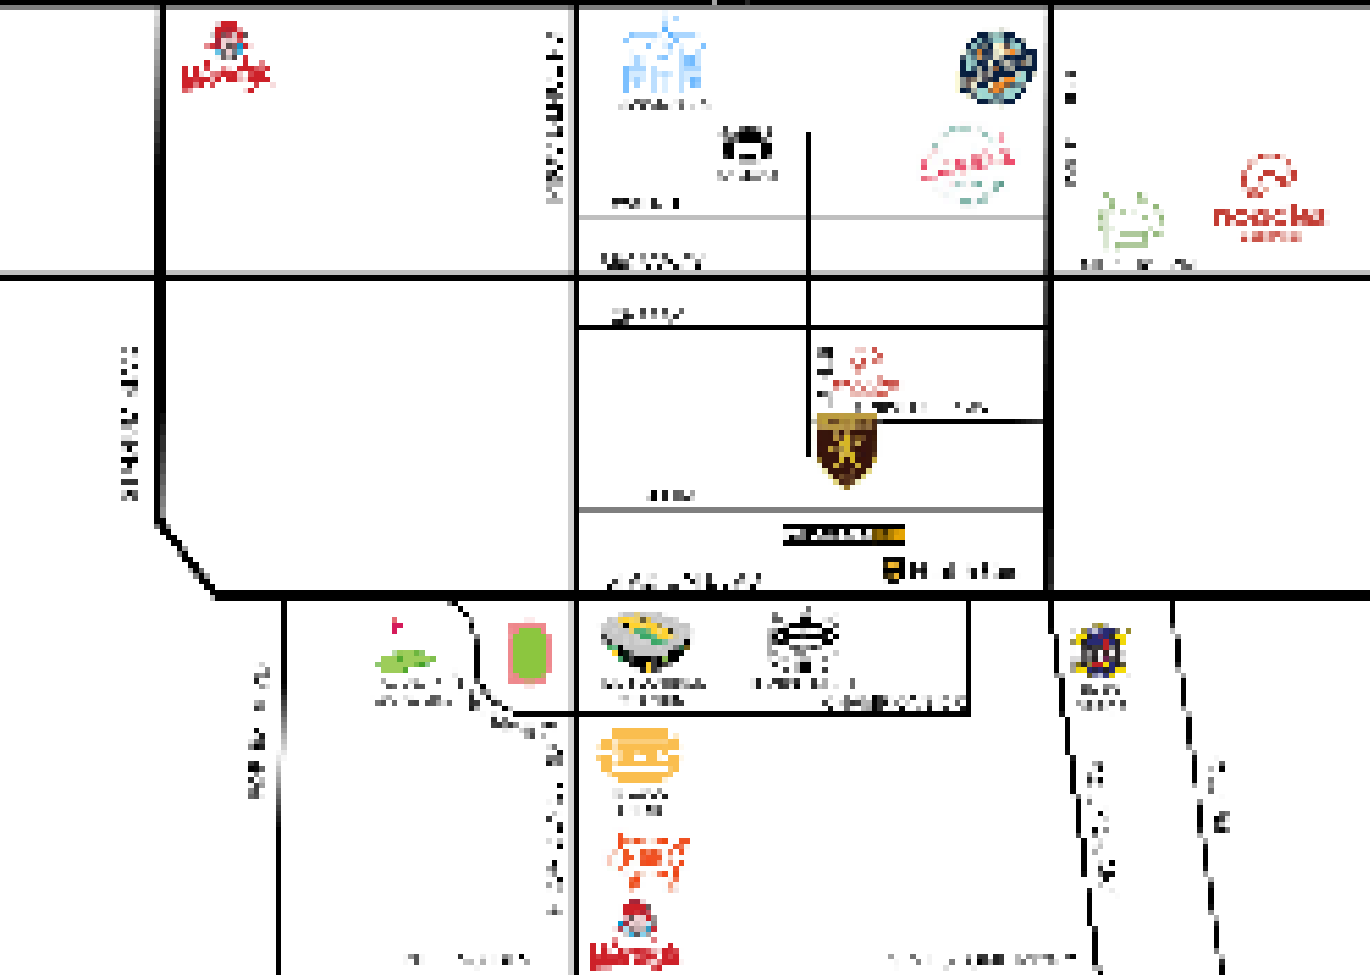

Dining Map

1st Flr

For addresses, please go to smg.org's website or in mg