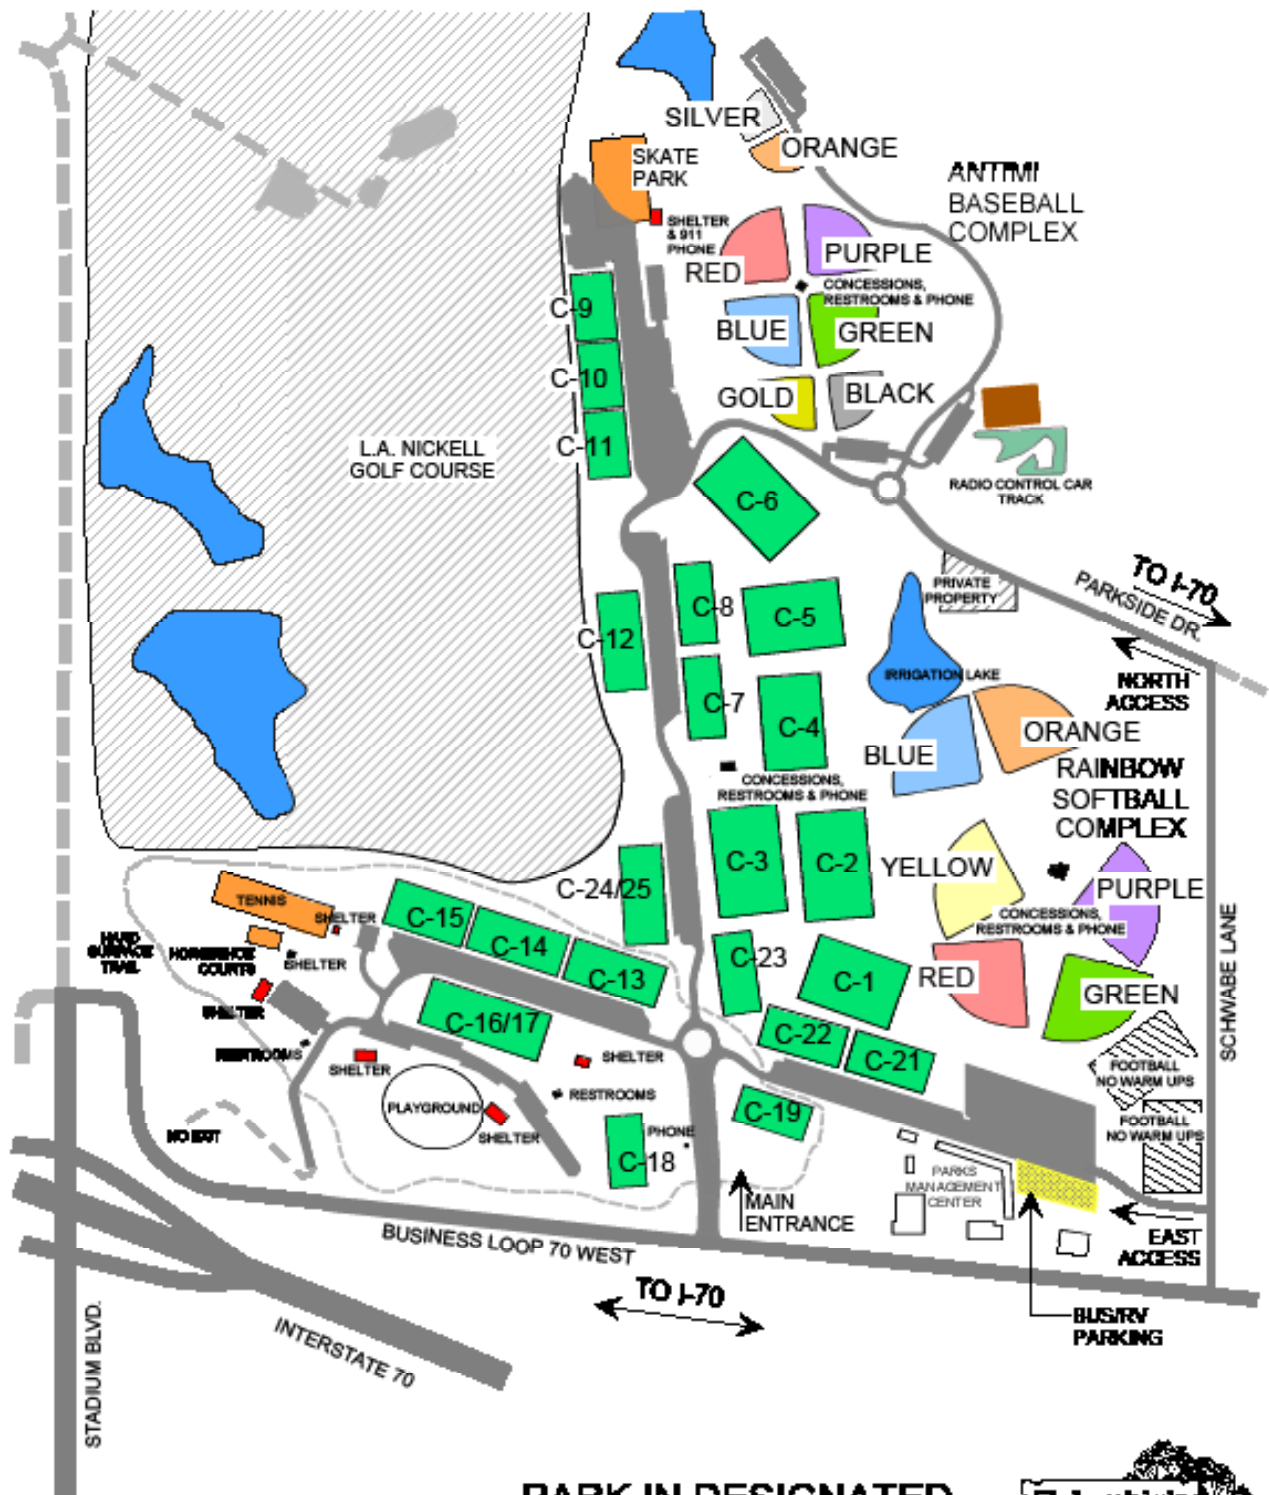

150+ Volunteer Shifts in June

300+ Volunteer Shifts in July

**PARK IN DESIGNATED
PARKING AREAS ONLY**

SHOW-ME STATE GAMES

SHOW-ME STATE GAMES

SPORTS RECORDS

BOWLING

Scratch - Singles